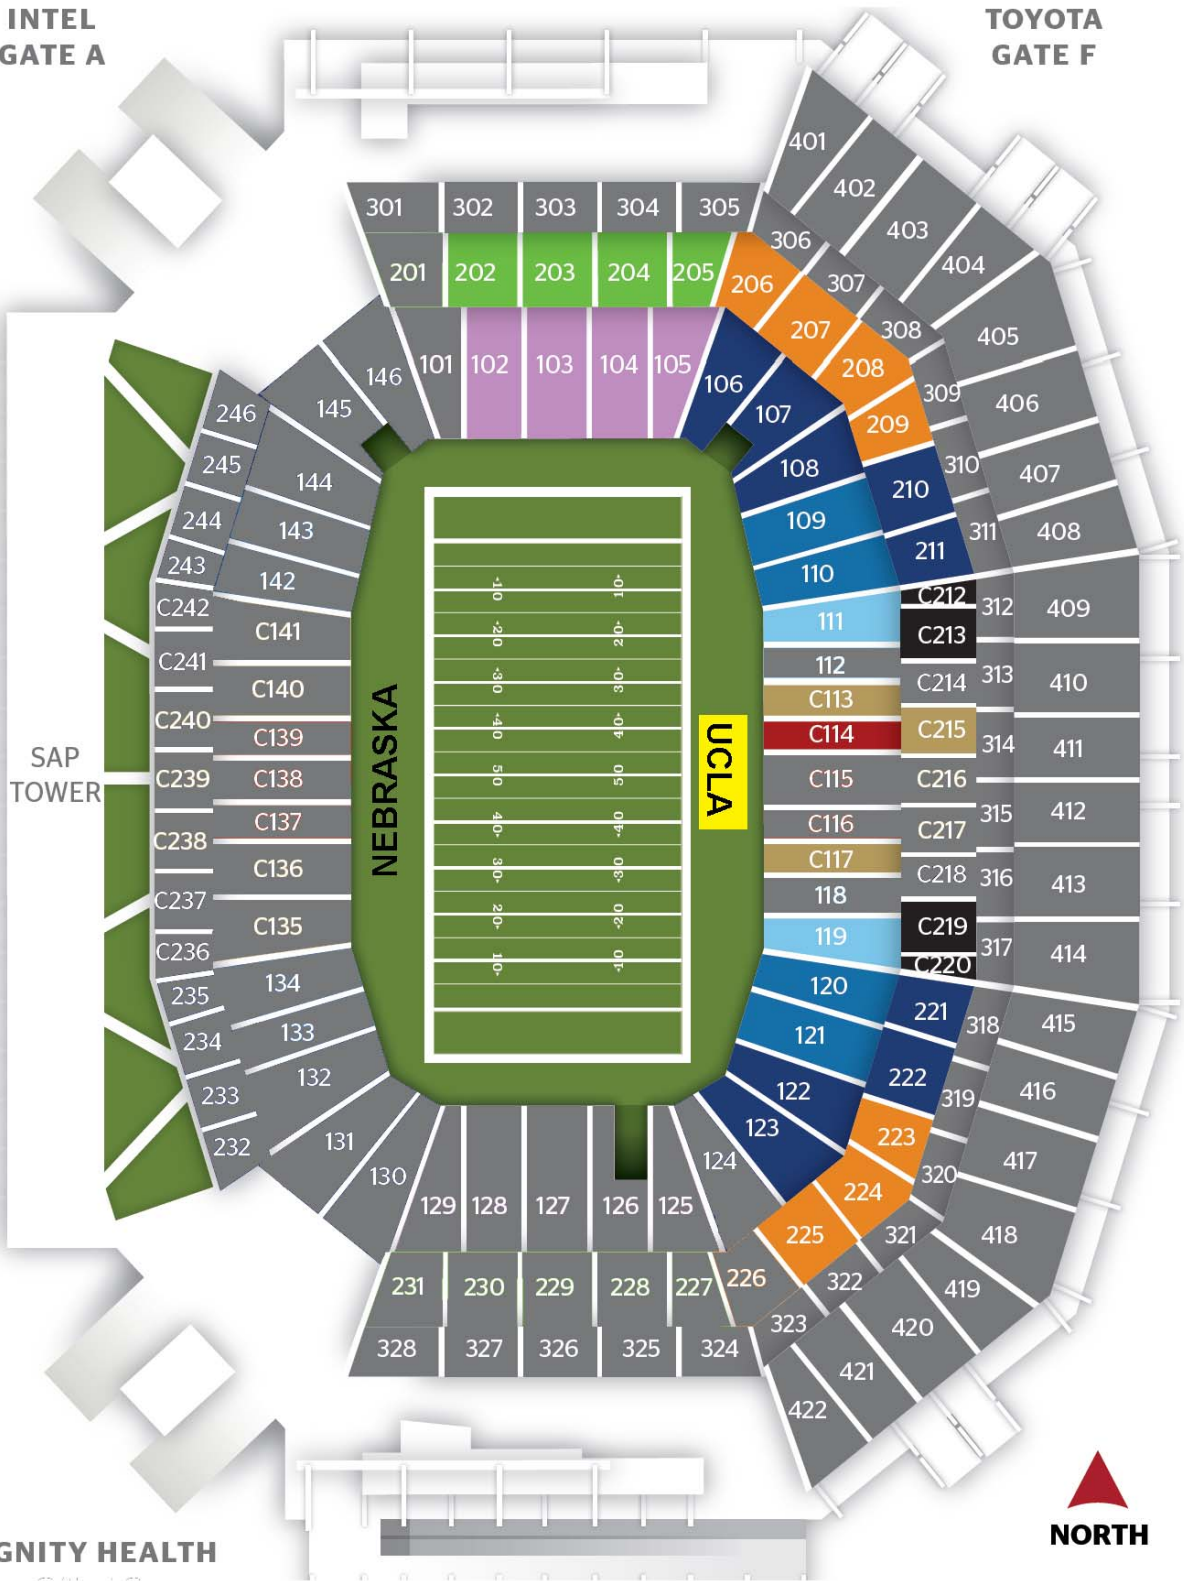

LEVI'S® STADIUM

FOSTER FARMS BOWL

INTEL
GATE A

TOYOTA
GATE F

DIGNITY HEALTH